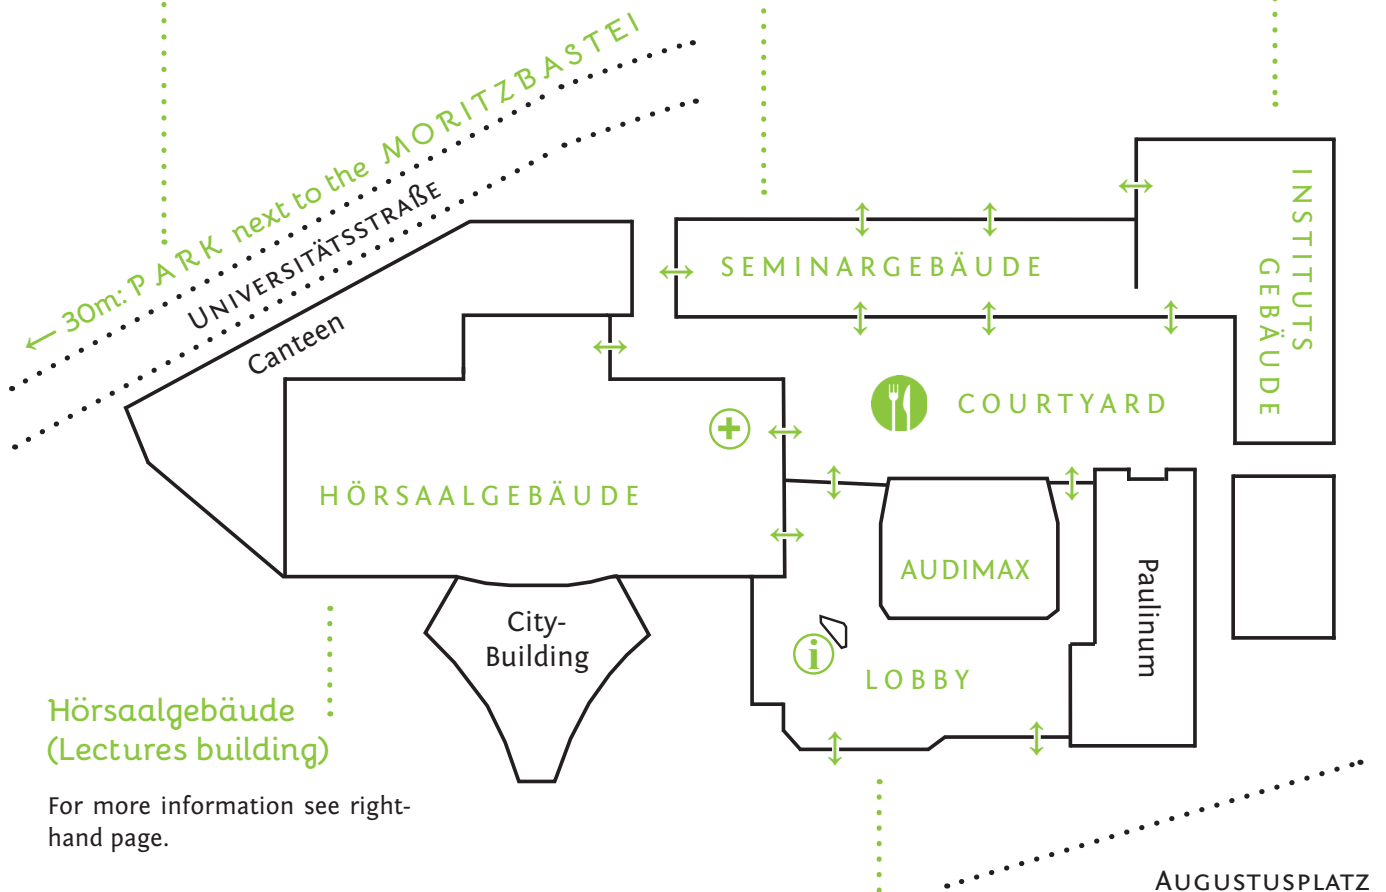

Maps of Leipzig University

Park next to the Moritzbastei

Practical workshops, games und Exhibitions

Seminargebäude (Seminar building)

- Workshops, mainly Practice & Activism
- GAP
- Speakers/Contributors rooms: S 202 & S 204
- Conference office: S 203
- Cloak room: S 210
- Relaxation room for all: S 301

Institutsgebäude (Institutes building)

- Childcare: I 129 und I 132
- Working room for the press (Press Information at the Infopoint in the lobby): I 119
- Working rooms for contributors: I 201, I 215, I 302 und I 315

Hörsaalgebäude (Lectures building)

For more information see right-hand page.

Food and drink

First aid (ground floor)

Registration and Infopoint

Audimax

- Opening night
- Closing ceremony
- Big panels with translation

Hörsaalgebäude - 1st floor

Mostly events of Practice & Activism

- HS 3: Panels with translation
- Foyer: Fair for Degrowth

Hörsaalgebäude - 2nd floor

- Scientific events
- HS 9: non-translated panels
- Foyer: Fair for Degrowth, Poster Sessions, Open Space