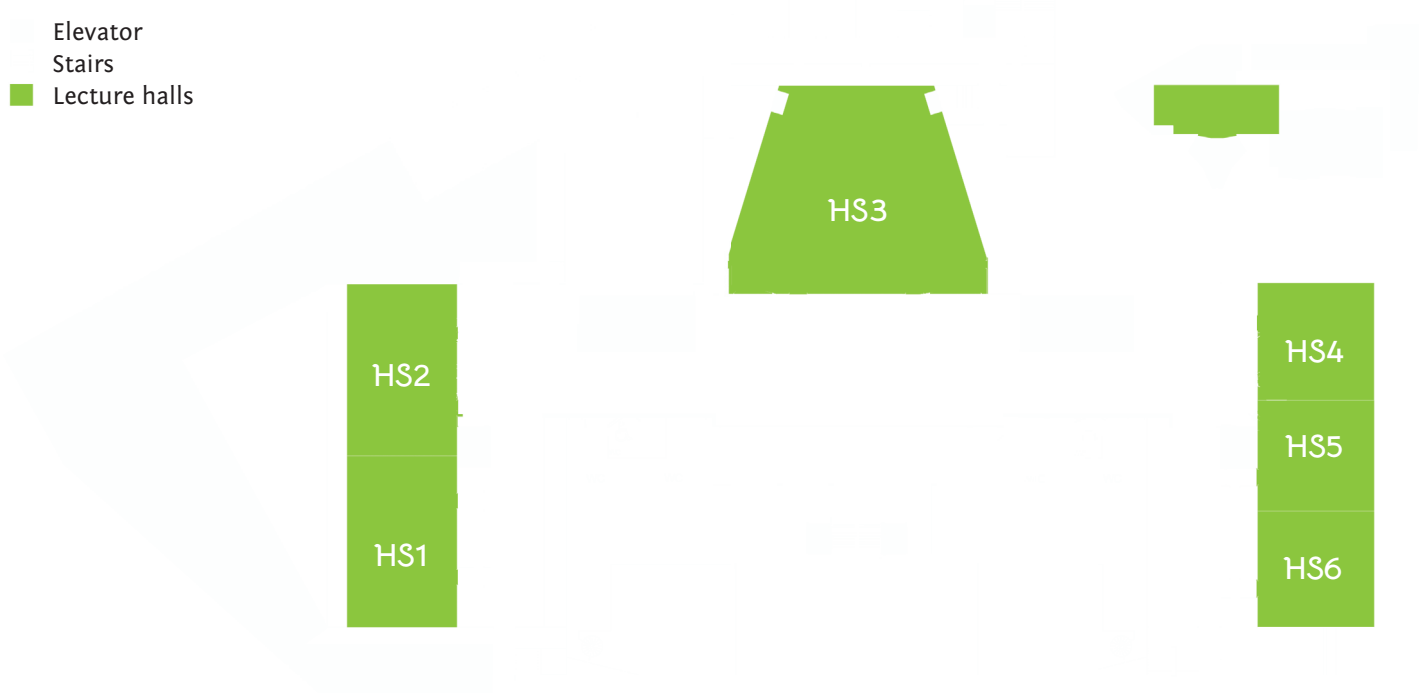

Hörsaalgebäude (Lectures building)

For more information see right-hand page.

Food and drink

First aid (ground floor)

Registration and Infopoint

Audimax

- Opening night
- Closing ceremony
- Big panels with translation

Hörsaalgebäude - 1st floor

Mostly events of Practice & Activism

- HS 3: Panels with translation
- Foyer: Fair for Degrowth

Hörsaalgebäude - 2nd floor

- Scientific events
- HS 9: non-translated panels
- Foyer: Fair for Degrowth, Poster Sessions, Open Space